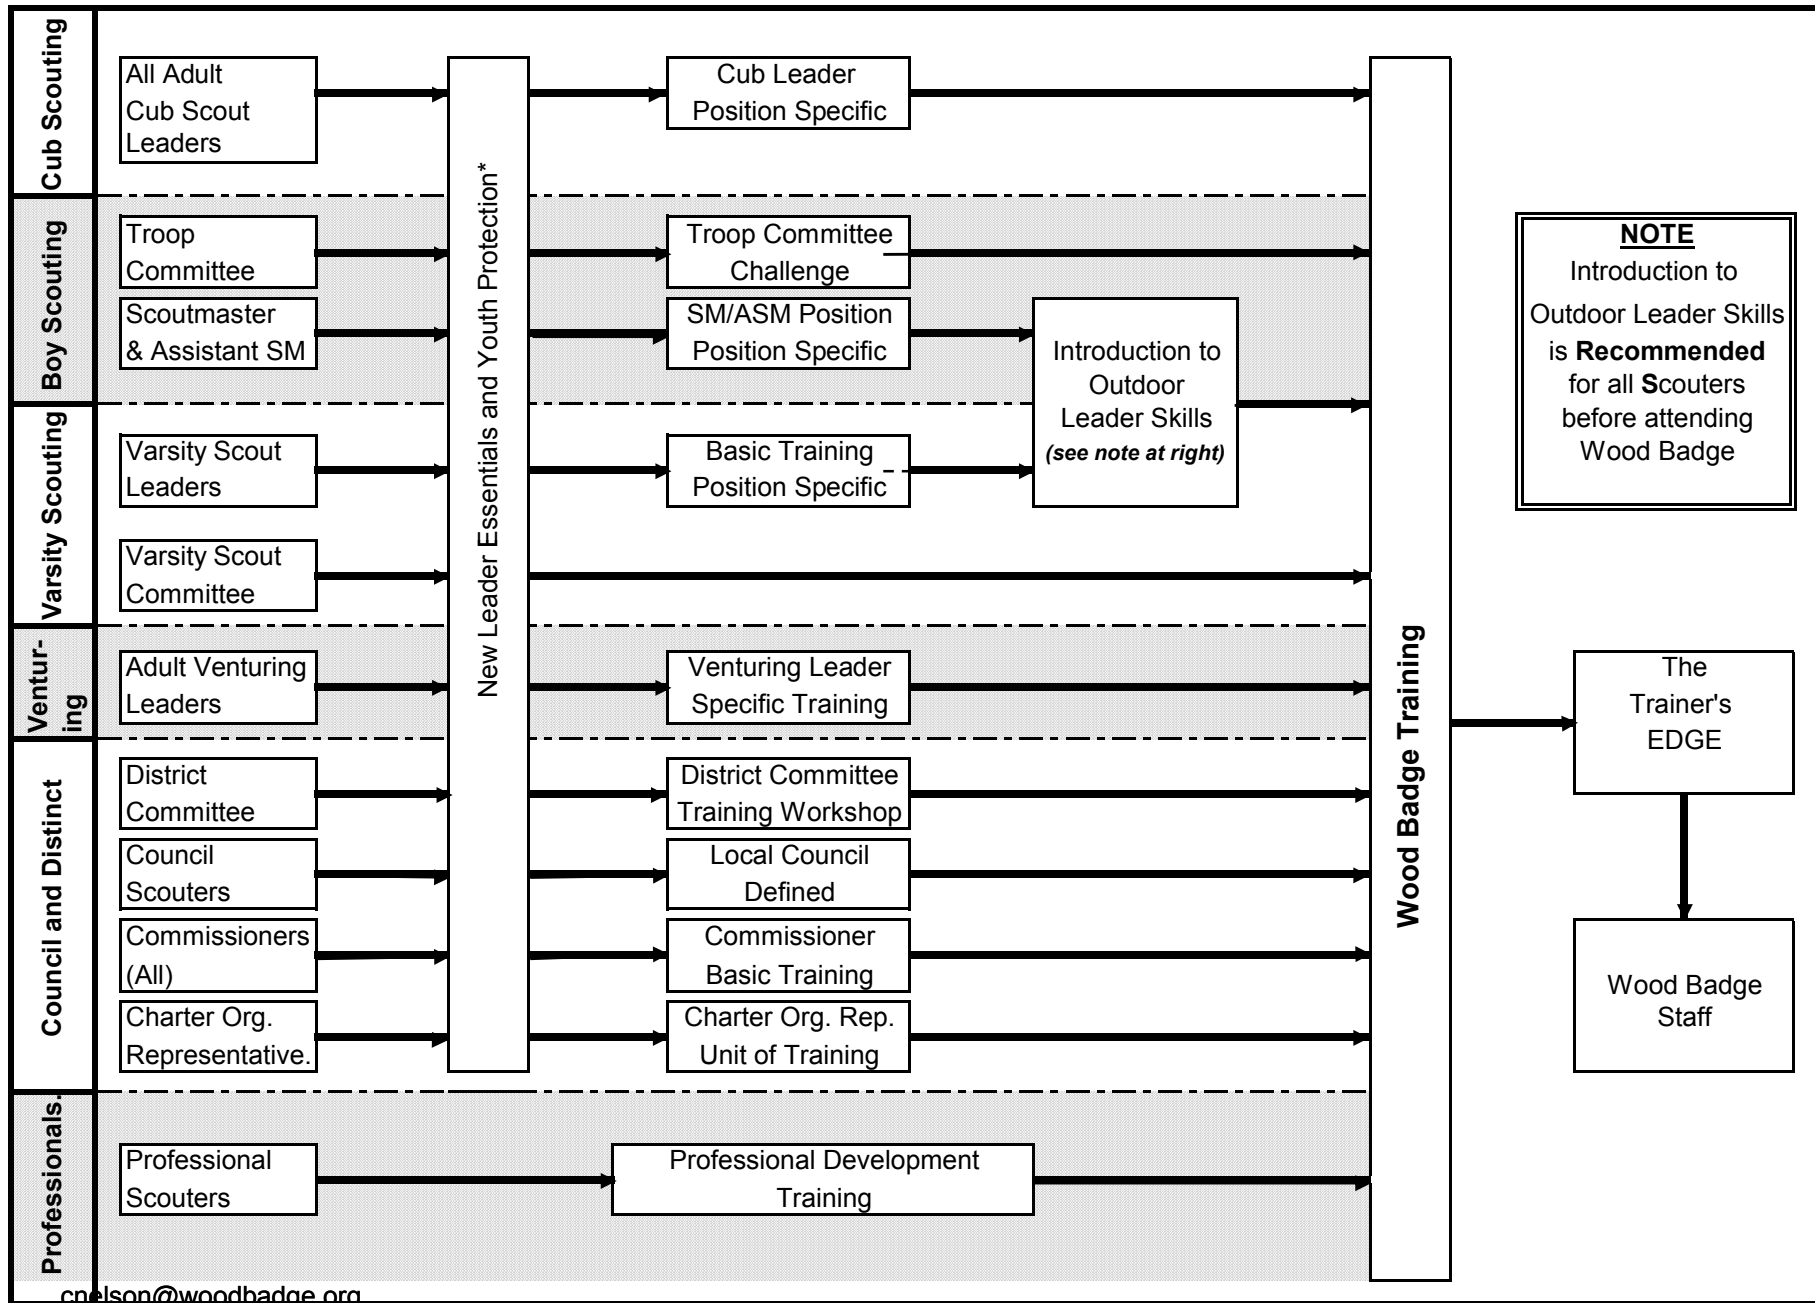

PREREQUISITE TRAINING FOR WOOD BADGE

2/20/2009

Southern Region 2002 Course Directors' Conference

PREREQUISITE TRAINING FOR WOOD BADGE

2/20/2009

Southern Region 2002 Course Directors' Conference

Youth Protection* - starting 1/1/2009 required two year renewal